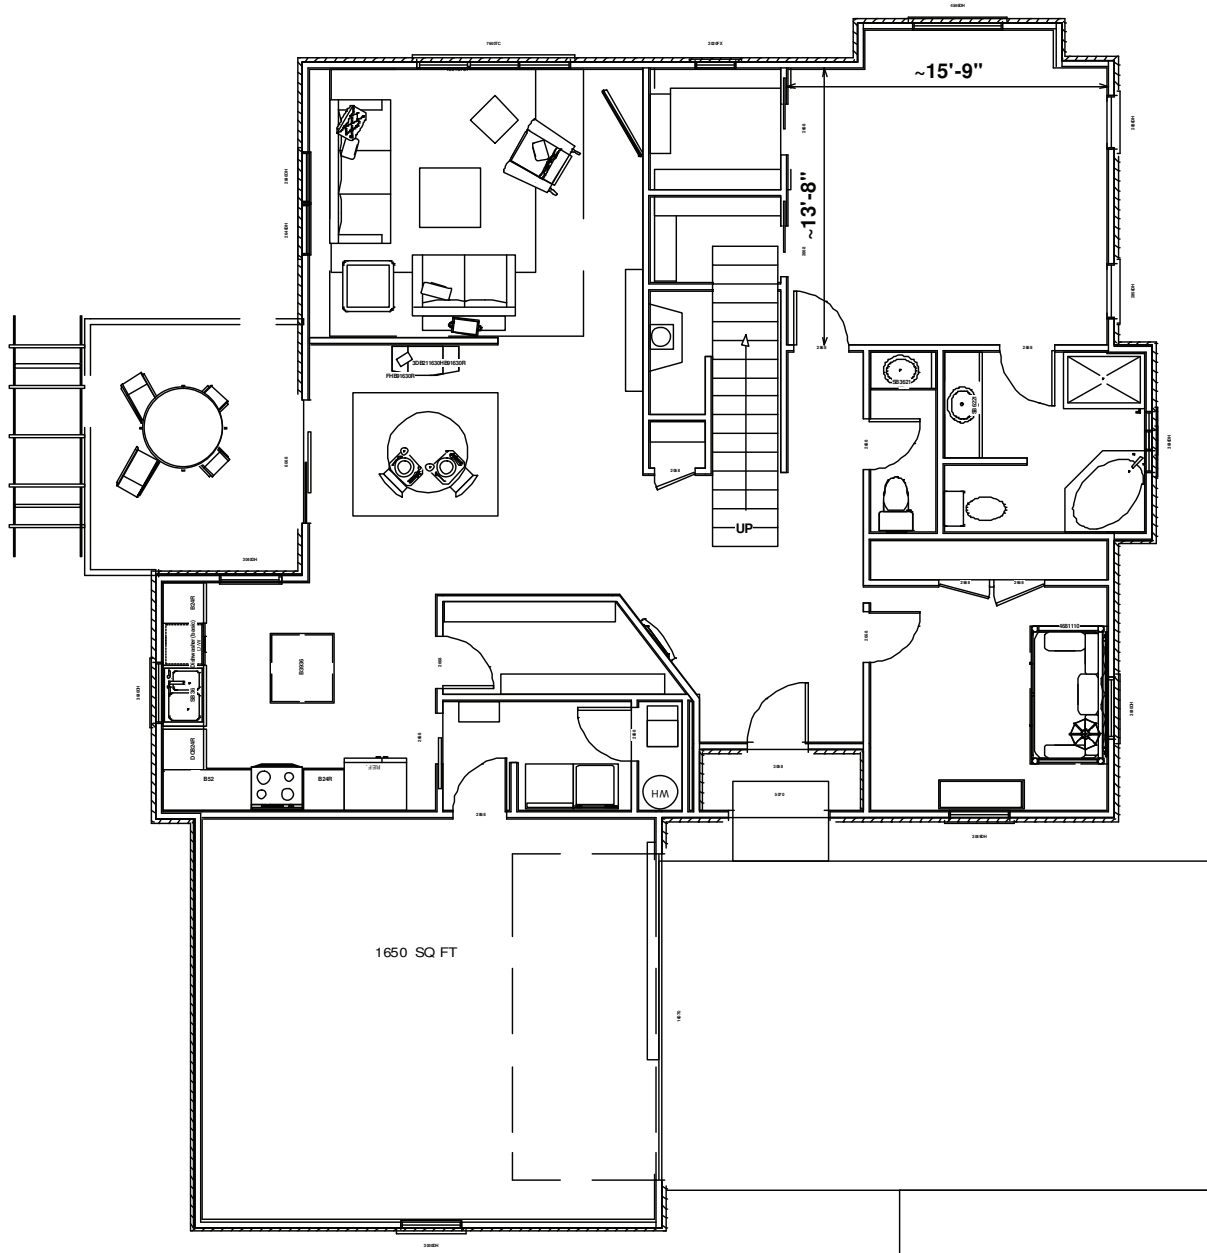

HERITAGE ESTATES

A SCRIPTURE COMMUNITY

Single Family Homes and Paired Homes from the lower \$300's

- PINE VALLEY -

For More Information Contact:

Guiding you through every move

Suzanne Trow
540-383-7173

Carey Keyes
540-476-1988